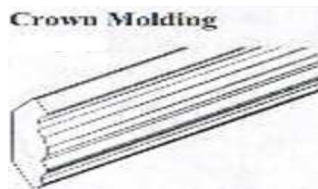

Accessories – Molding

PN#	Description
CM1	1-5/8" X 96" Crown Molding
CM2	2-13/32" X 96" Crown Molding
OGM8	OG Molding 8"L
CM3	3-5/16" X 96" Crown Molding
TK8	Toe Kick 8"L
QR8	Quarter Round 11/16"H, Shoe Molding
SM8	96" Scribe Molding
CM4-3/8A	4-3/8" X 96" Crown Molding w. Rope
CM4-3/8B	4-3/8" X 96" Crown Molding w. Dental Molding