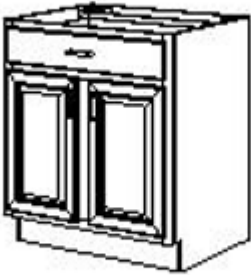

Base Single Door Cabinet

PN#	Description
B09	9"W x 24"D x 34-1/2"H -1 Door 1 Drawer
B12	12"W x 24"D x 34-1/2"H -1 Door 1 Drawer
B15	15"W x 24"D x 34-1/2"H -1 Door 1 Drawer
B18	18"W x 24"D x 34-1/2"H -1 Door 1 Drawer
B21	21"W x 24"D x 34-1/2"H -1 Door 1 Drawer

Base Double Door Cabinet

PN#	Description
B24	24"W x 24"D x 34-1/2"H -2 Doors 1 Drawer
B27	12"W x 24"D x 34-1/2"H -2 Doors 1 Drawer
B30	15"W x 24"D x 34-1/2"H -2 Doors 1 Drawer
B33	18"W x 24"D x 34-1/2"H -2 Doors 1 Drawer
B36	36"W x 24"D x 34-1/2"H -2 Doors 1 Drawer
B42	21"W x 24"D x 34-1/2"H -2 Doors 1 Drawer

Sink Base Cabinet

PN#	Description
SB30	30"W x 24"D x 34-1/2"H -2 Doors 1 Header
SB33	33"W x 24"D x 34-1/2"H -2 Doors 1 Header
SB36	36"W x 24"D x 34-1/2"H -2 Doors 1 Header
SB42	42"W x 24"D x 34-1/2"H -2 Doors 1 Header

Base Blind Corner

PN#	Description
BBC36	36"W x 24"D x 34-1/2"H - 1 Door 1 Drawer
BBC42	42"W x 24"D x 34-1/2"H - 1 Door 1 Drawer

Base Lazy Susan

PN#	Description
BLS33	33"W x 24"D x 34-1/2"H - 1 Bi-Fold Door
BLS36	36"W x 24"D x 34-1/2"H - 1 Bi-Fold Door