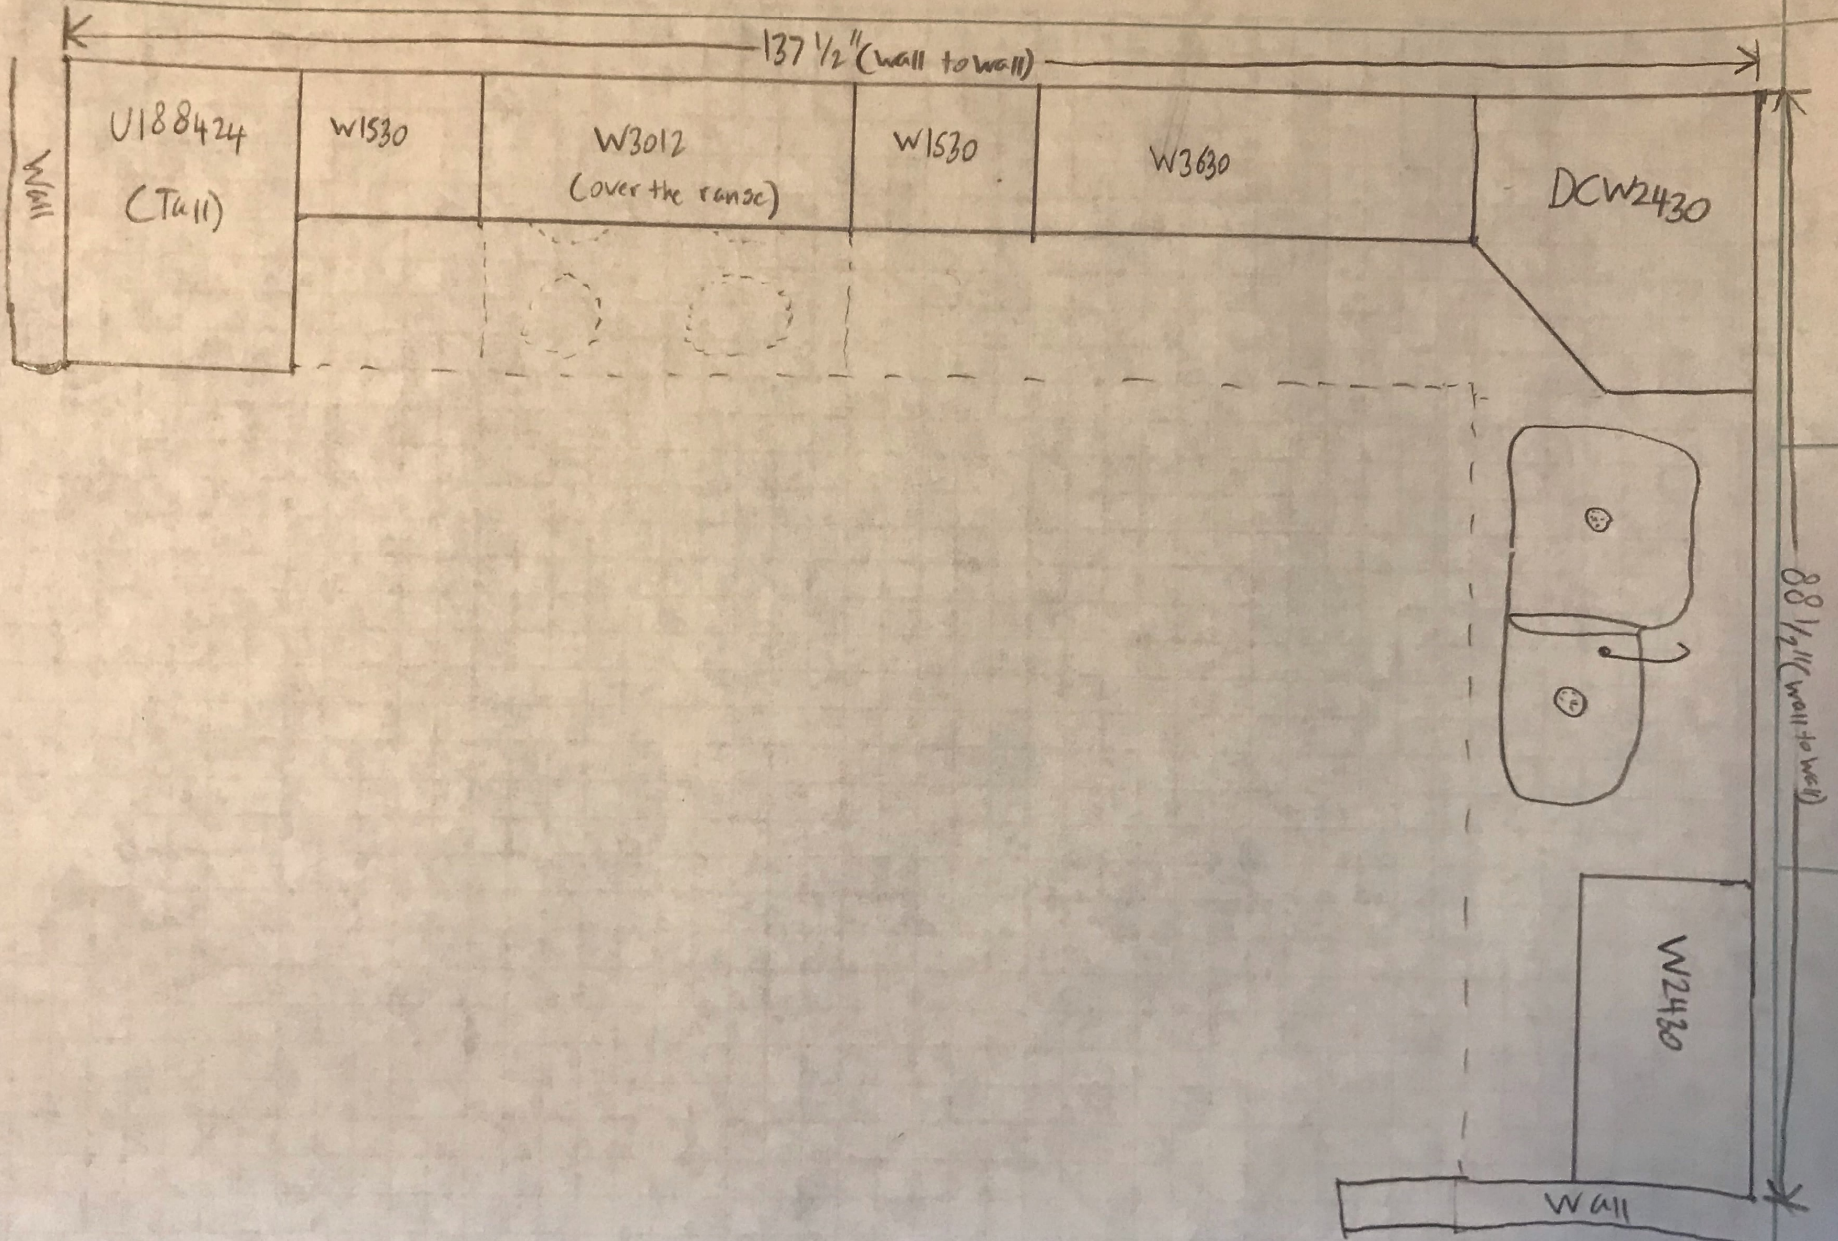

# Upper Cabinets

AMPAD™

88 1/2" (wall to wall)