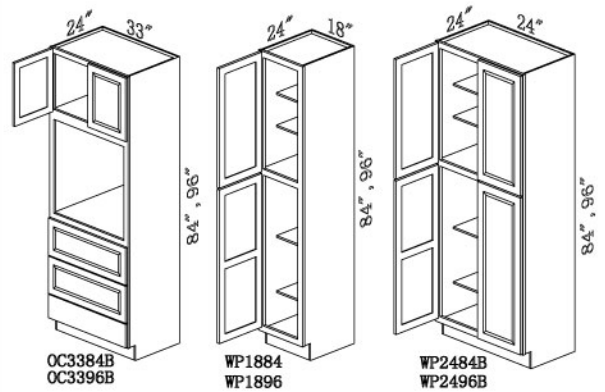

Kitchen & Bath Cabinets

Wall cabinets:

Base cabinets: 34.5"H * 24"D

Pantry and Oven cabinets:

Vanity: 34.5"H * 21"D

Accessories