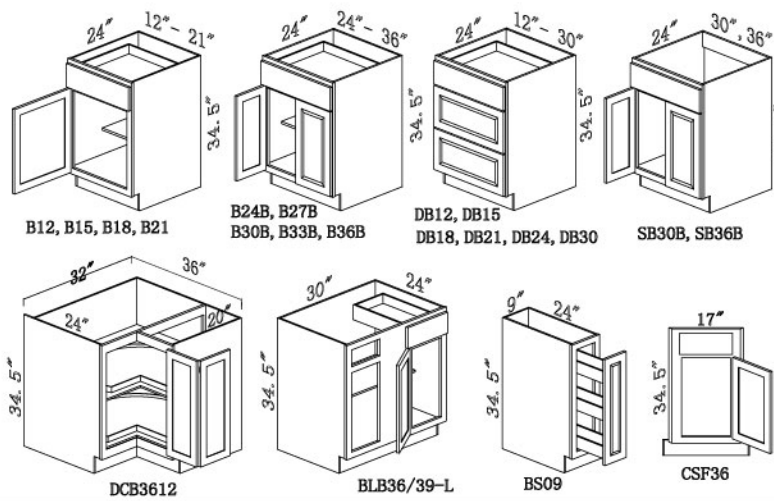

Kitchen & Bath Cabinets

Wall cabinets:

Base cabinets: 34.5"H * 24"D

Pantry and Oven cabinets:

Vanity: 34.5"H * 21"D

Accessories