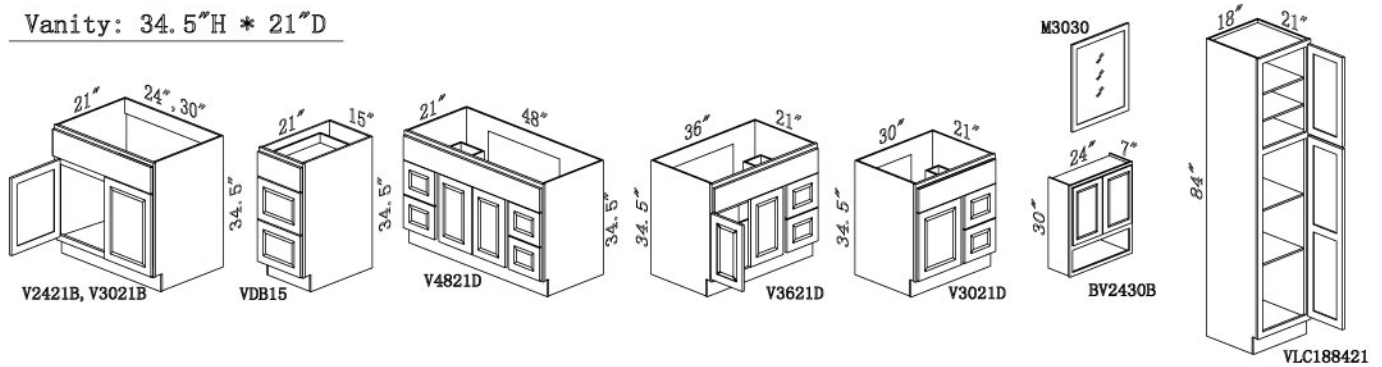

Kitchen & Bath Cabinets

Wall cabinets:

Base cabinets: 34.5"H * 24"D

Pantry and Oven cabinets:

Vanity: 34.5"H * 21"D

Accessories