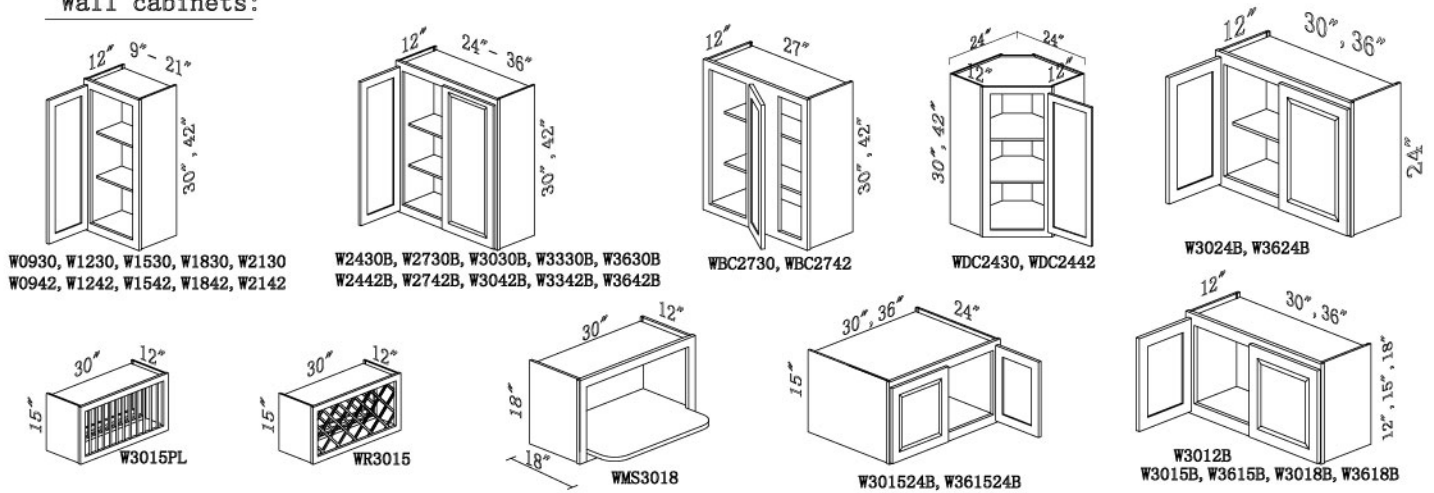

Kitchen & Bath Cabinets

Wall cabinets:

Base cabinets: 34.5"H * 24"D

Pantry and Oven cabinets:

Vanity: 34.5"H * 21"D

Accessories