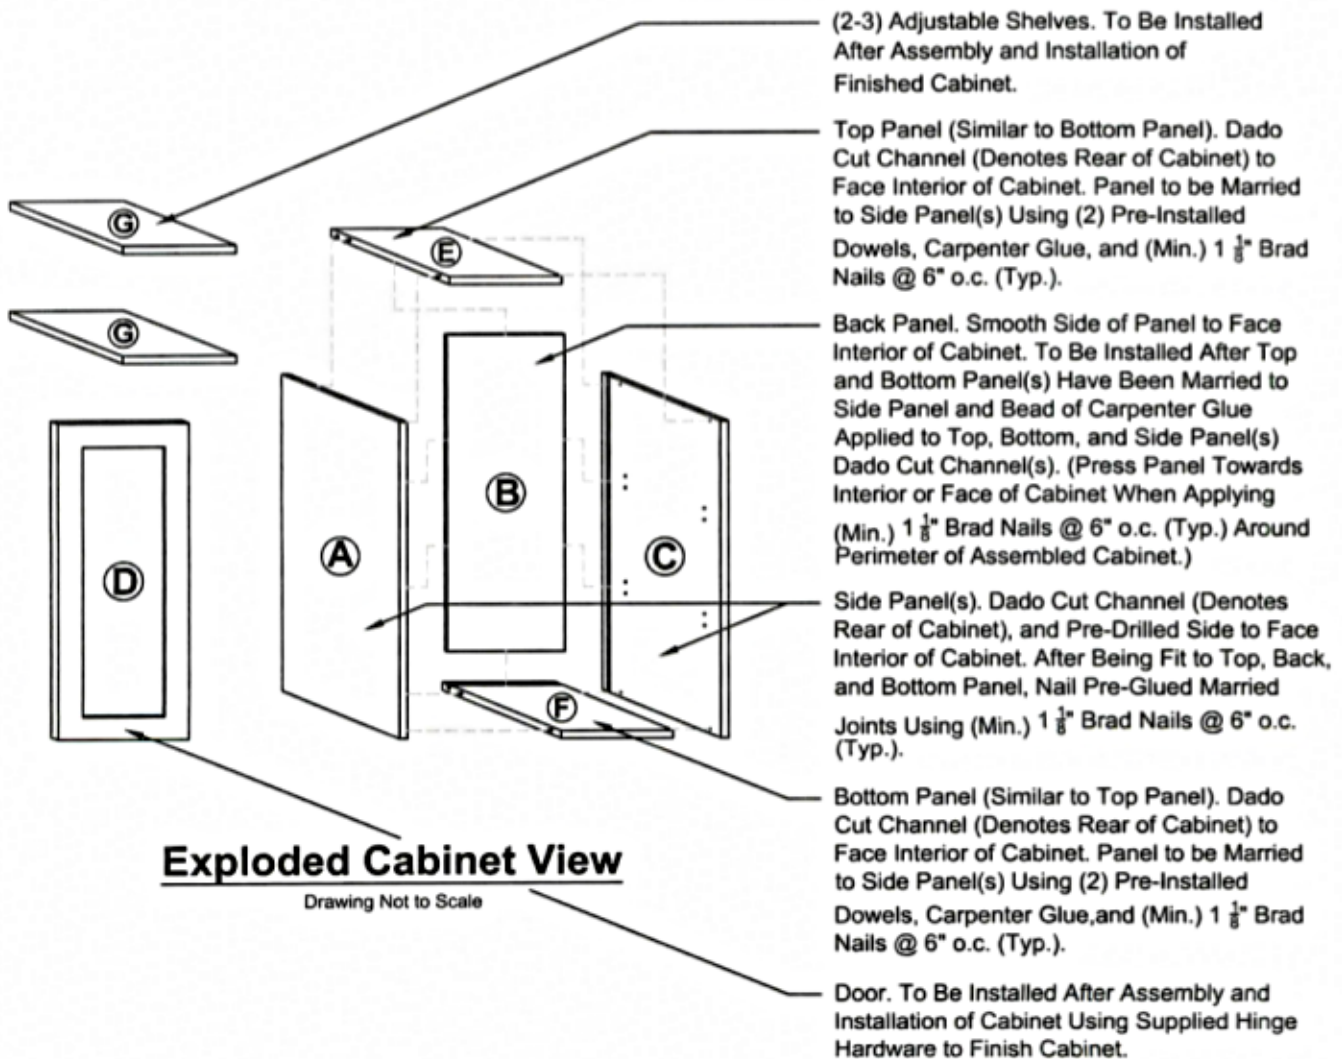

ASSEMBLY INSTRUCTIONS

Wall Cabinet Assembly Instructions:

Supplied Parts List:

- (A) Side Panel (Left)
- (B) Back Panel
- (C) Side Panel (Right)
- (D) Door
- (E)/(F) Top/ Bottom Panel (Similar)
- (G) (2-3) Adjustable Shelves

Assembled Cabinet

Drawing Not to Scale

Exploded Cabinet View

Drawing Not to Scale